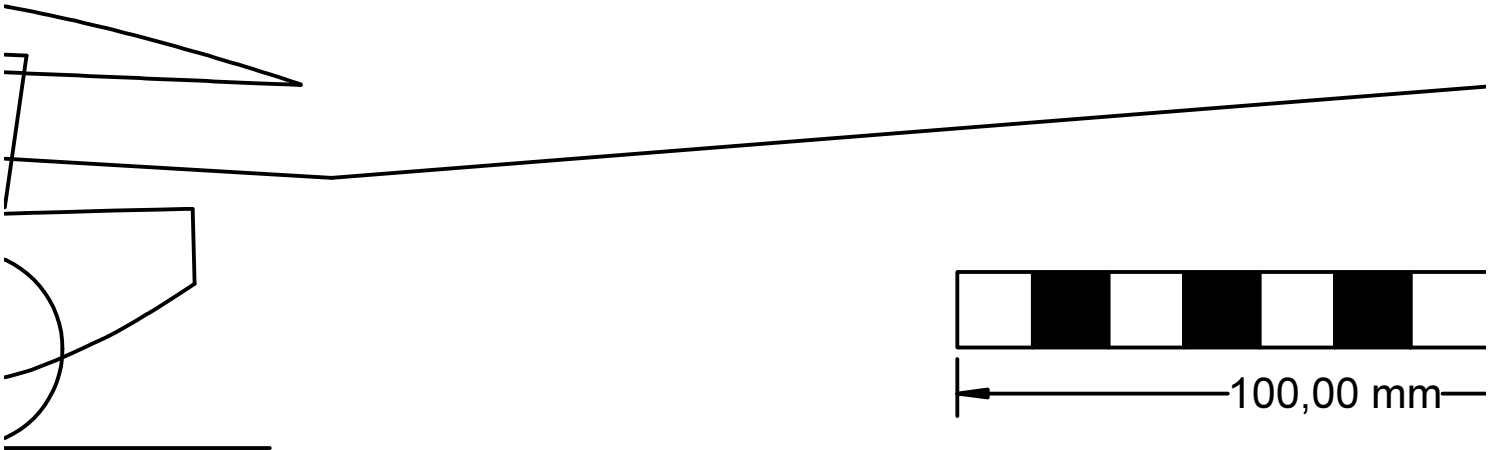

This is 1/15
Rallye Com
sailplanes. T
indoor aéro

Enjoy!

scale version of famous
modore 180 towplane for
his scaling results in 65cm
ow scale event plane.

Iwaru Oy

(C) Copyright 2010 by Iwaru Oy