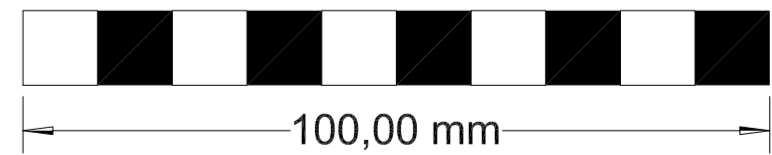

This is 1/15 scale version of classic Finnish PIK-5b sailplane. This scaling results in 0,82m indoor aerotow scale event glider.

Enjoy!

● Strut attachment point

Iwaru Oy

(C) Copyright 2010 by Iwaru Oy