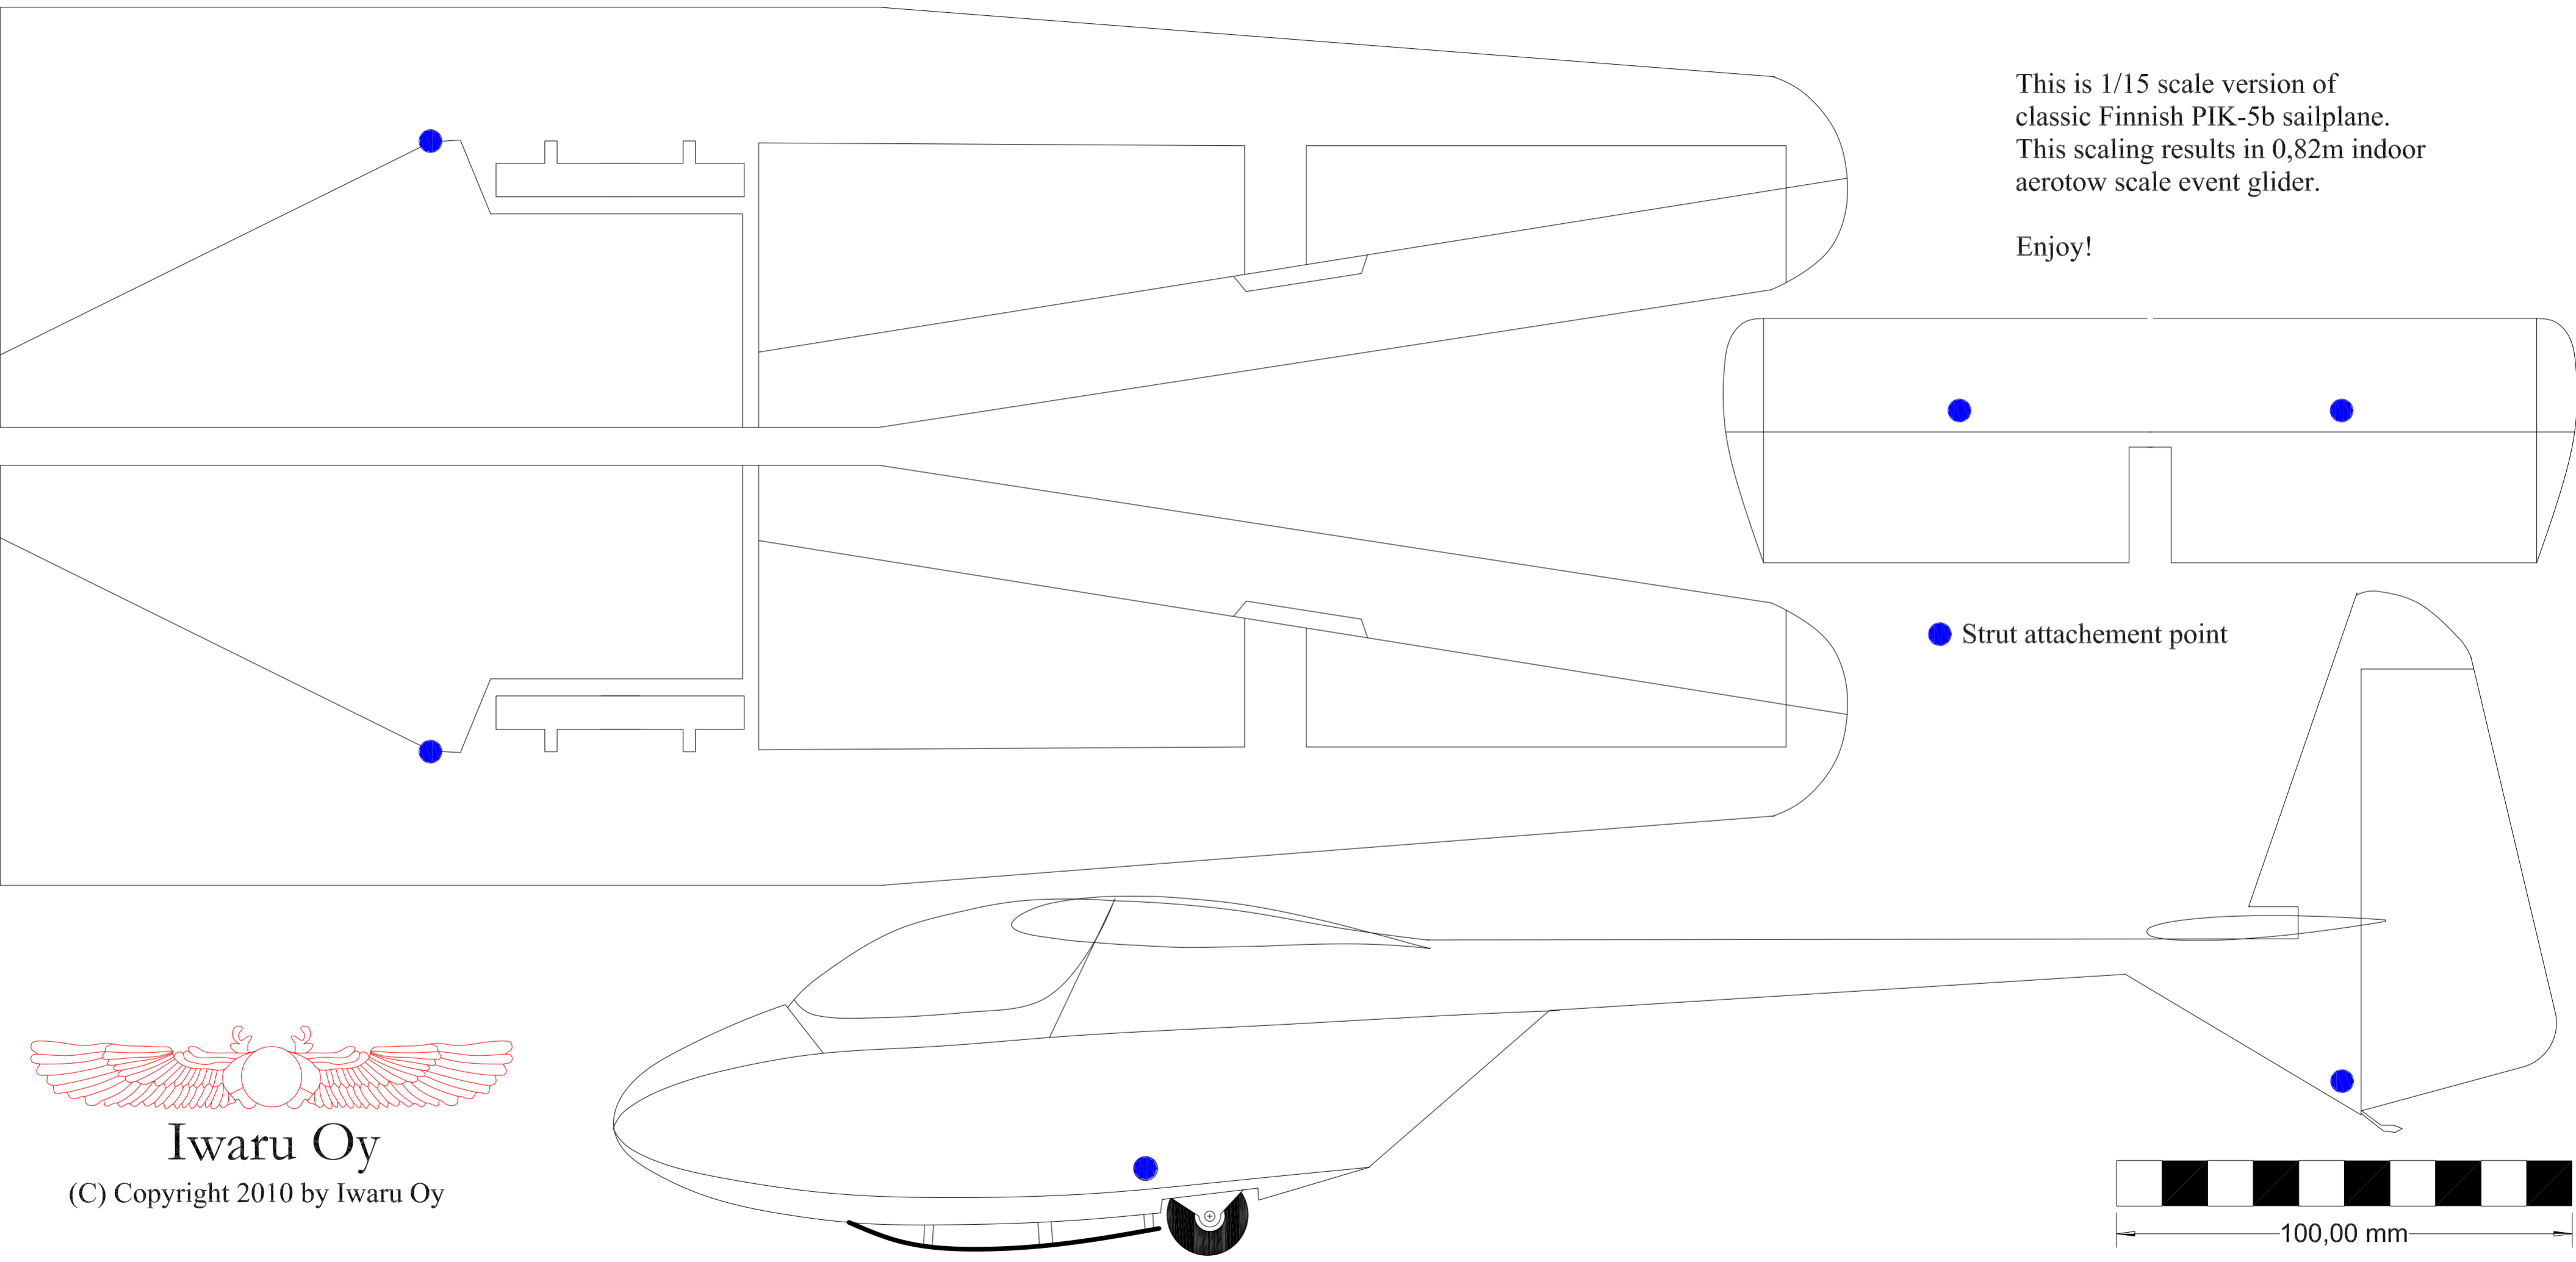

This is 1/15 scale version of classic Finnish PIK-5b sailplane. This scaling results in 0,82m indoor aerotow scale event glider.

Enjoy!

● Strut attachment point

Iwaru Oy

(C) Copyright 2010 by Iwaru Oy