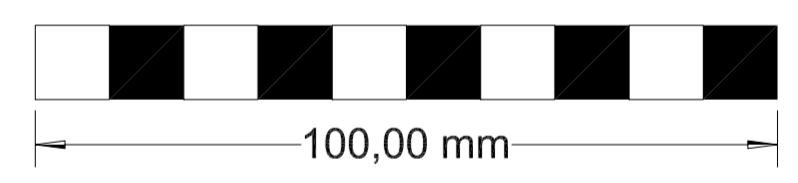

This is 1/15 scale version of classic Finnish PIK-20e sailplane. This scaling results in 1,00m indoor aerotow scale event glider.

Enjoy!

Iwaru Oy
(C) Copyright 2010 by Iwaru Oy