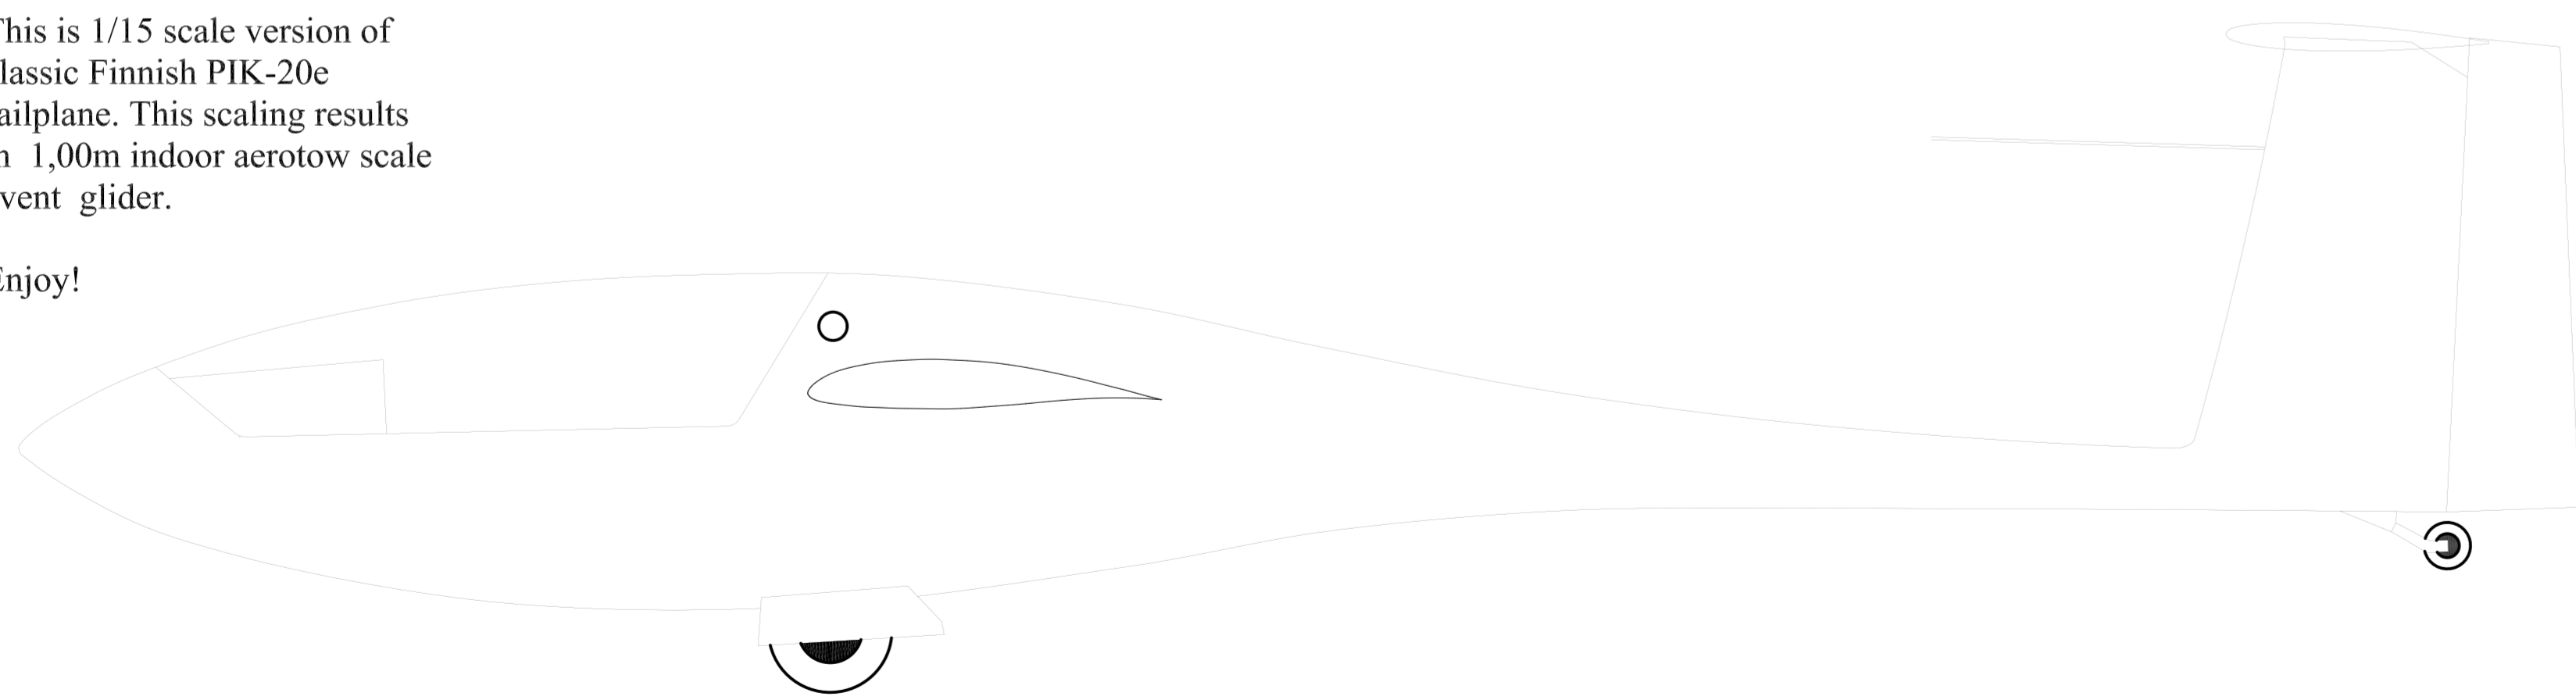

This is 1/15 scale version of classic Finnish PIK-20e sailplane. This scaling results in 1,00m indoor aerotow scale event glider.

Enjoy!

Iwaru Oy
(C) Copyright 2010 by Iwaru Oy