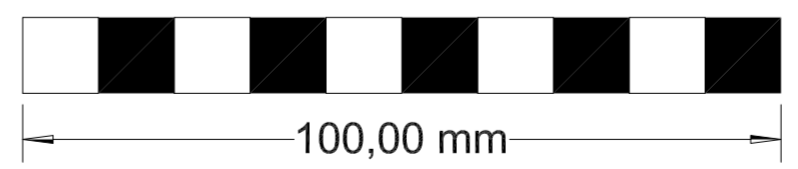

This is 1/15 scale version of classic Finnish PIK-16c Vasama sailplane. This scaling results in 1,00m indoor aerotow scale event glider.

Enjoy!

**Iwaru Oy**  
(C) Copyright 2010 by Iwaru Oy